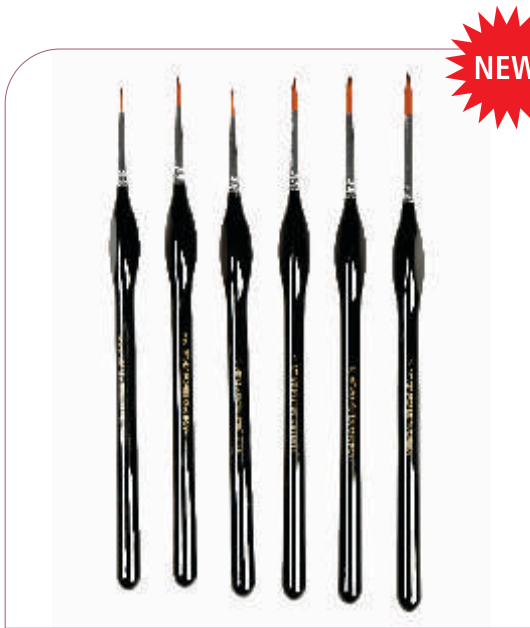

ABM 042
MOP PREMIUM MIX

Liner & Mini Liner Brushes

Enhance your painting with detail lines, outlining or fancy borders. Liner brushes with their long length hair and fine points are the ideal tool.

**ABM 043
LINER BLACK 6 PCS**