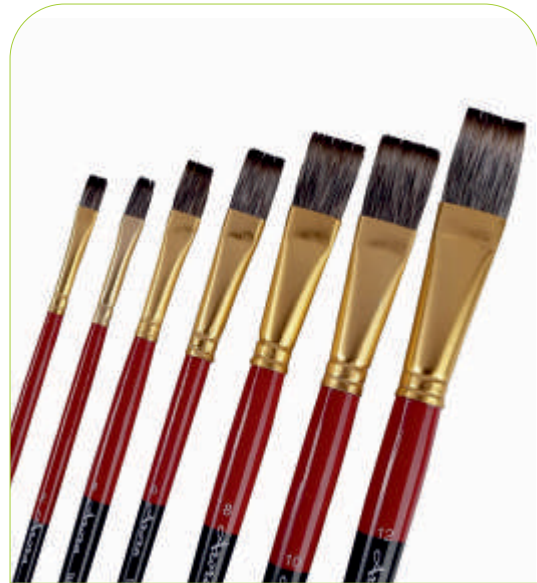

**ABM 008 ROUND
GOLDEN BLACK 7 PCS**

Round Brushes

**ABM 009
ROUND RED 7 PCS**

**ABM 010
ROUND GREEN 7 PCS**

**ABM 011
ROUND BLACK 7 PCS**

Flat Brushes

Flat paint brushes are ideal for making straight edges like squares or rectangles. It's also perfect for creating a smooth horizon line. Load with plenty of paint and pull in one smooth direction across the canvas.

**ABM 012
FLAT 4 PCS**

**ABM 013
FLAT 7 PCS**

**ABM 014
FLAT 12 PCS**

**ABM 015
FLAT HOG HAIR**

Flat Brushes

ABM 016
FLAT WHITE BROWN

ABM 017
FLAT TRIPLE 7 PCS

ABM 018
FLAT BLACK 6 PCS

ABM 019
FLAT SHORT 4 PCS

Flat Brushes

**ABM 020
FLAT SHORT LENGTH 6 PCS**

**ABM 021 FLAT
LONG TRIPLE 6 PCS**

**ABM 022
FLAT BLACK 7 PCS**

Fan Brushes

The fan's traditional use is for blending colours or softening hard edges. It's a very soft brush and leaves very few brush marks in the paint, by gently sweeping over the surface.