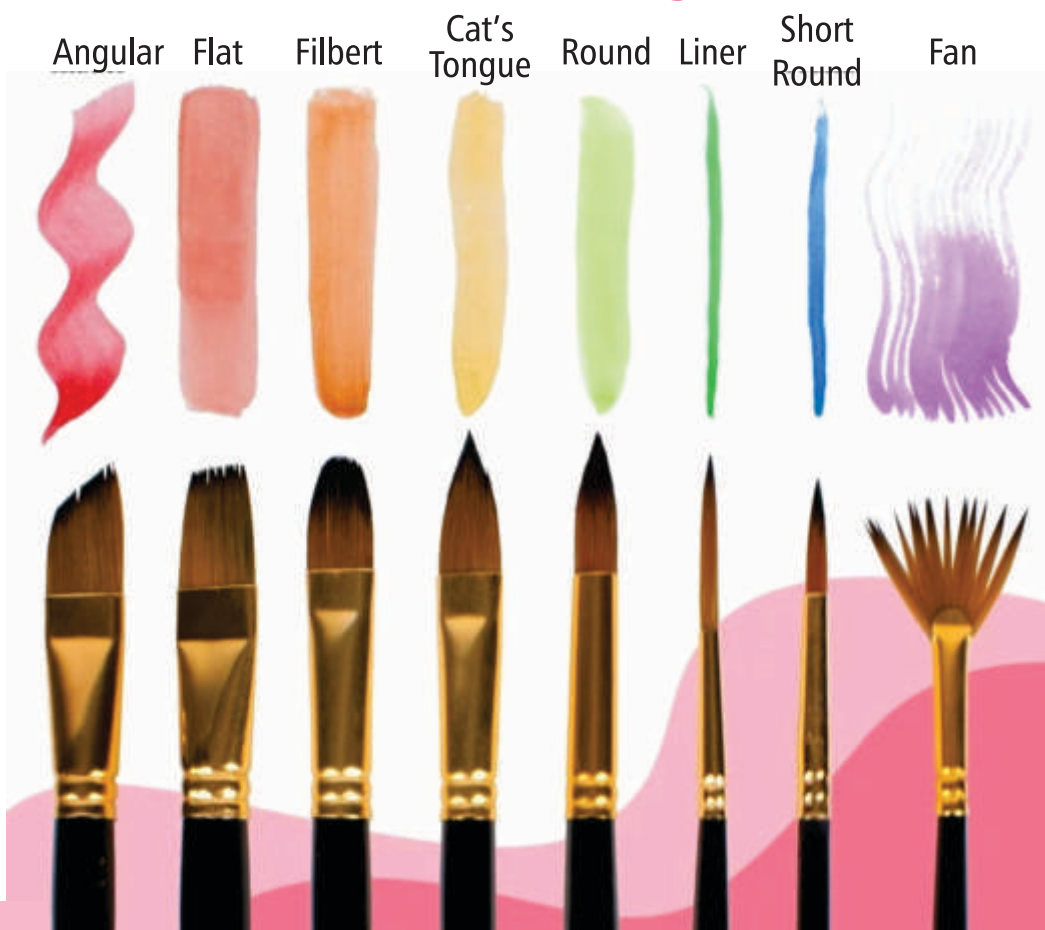

Our Product Range :

Round Brushes

A round brush can be used in a number of ways such as to fill, to draw, to apply washes, to spot on small amounts of colour from the tip or produce a thin line for detail and varying thick to thin marks by drawing the brush away from the surface.