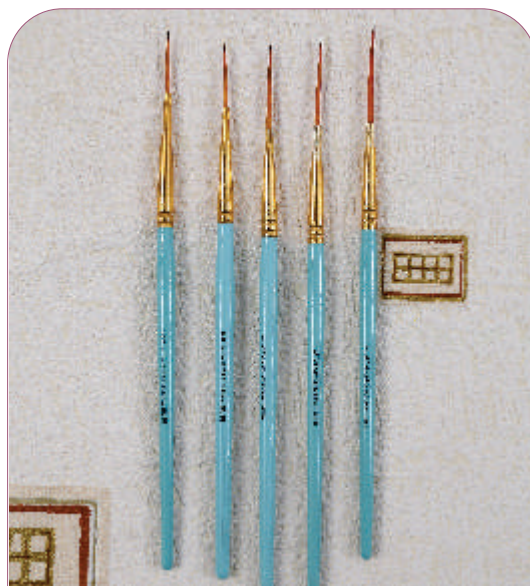

ABM 042
MOP PREMIUM MIX

Liner & Mini Liner Brushes

Enhance your painting with detail lines, outlining or fancy borders. Liner brushes with their long length hair and fine points are the ideal tool.

**ABM 043
LINER BLACK 6 PCS**

**ABM 044
LINER BLUE 5 PCS**

**ABM 045
MINI LINER 6 PCS**

Liner & Mini Liner Brushes

**ABM 046 LINER
GOLDEN BLACK 7 PCS**

**ABM 047
MINI LINER BLUE 5 PCS**

**ABM 048
RIGGER 5 PCS**

Wash Brushes

A wash brush is useful for laying in large areas of water or color, for wetting the surface, and for absorbing excess media.