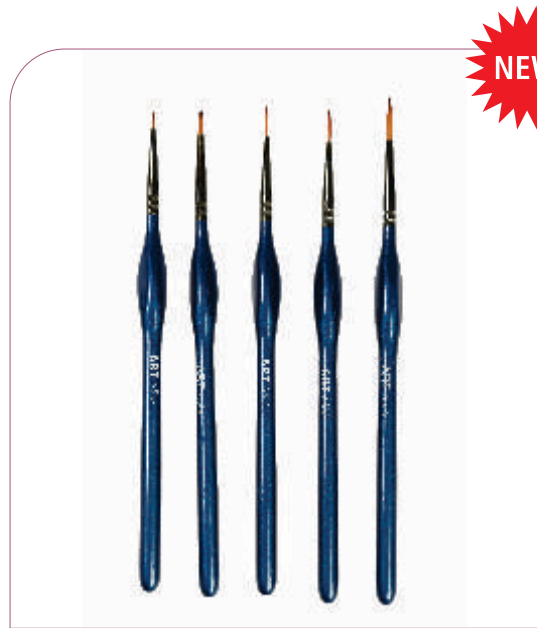

ABM 042
MOP PREMIUM MIX

Liner & Mini Liner Brushes

Enhance your painting with detail lines, outlining or fancy borders. Liner brushes with their long length hair and fine points are the ideal tool.

**ABM 043
LINER BLACK 6 PCS**