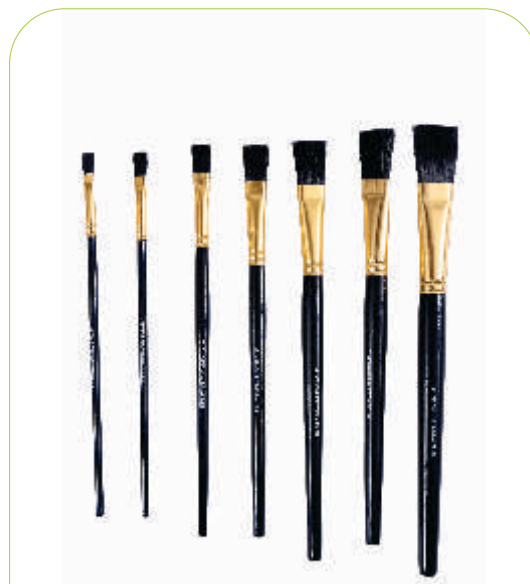

ABM 019
FLAT SHORT 4 PCS

Flat Brushes

**ABM 020
FLAT SHORT LENGTH 6 PCS**

**ABM 021 FLAT
LONG TRIPLE 6 PCS**

**ABM 022
FLAT BLACK 7 PCS**

Fan Brushes

The fan's traditional use is for blending colours or softening hard edges. It's a very soft brush and leaves very few brush marks in the paint, by gently sweeping over the surface.

Filbert Brushes

Filberts are particularly effective in blending work, usually of a figurative nature.

**ABM 030 FILBERT
GOLDEN BLACK 6 PCS**

**ABM 031
FILBERT GREY 6 PCS**

**ABM 032
FILBERT NEON 4 PCS**

Angular Brushes