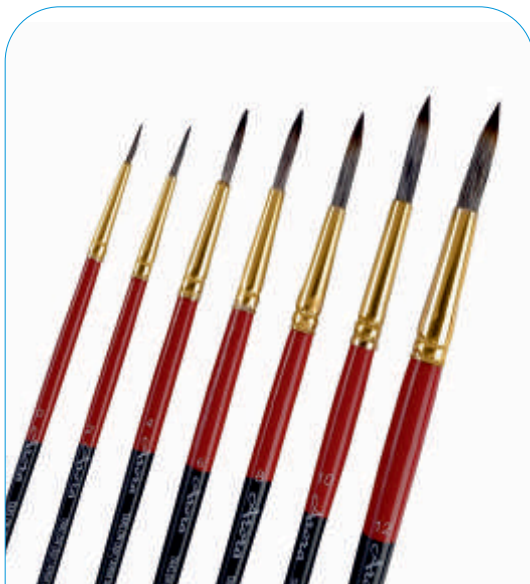

Our Product Range :

Round Brushes

A round brush can be used in a number of ways such as to fill, to draw, to apply washes, to spot on small amounts of colour from the tip or produce a thin line for detail and varying thick to thin marks by drawing the brush away from the surface.

**ABM 001
ROUND 4 PCS**

**ABM 002
ROUND 7 PCS**

**ABM 003
ROUND 13 PCS**

**ABM 004
ROUND HOG HAIR**

Round Brushes

**ABM 005
ROUND WHITE BROWN**

**ABM 006 LONG
HANDLE ROUND 4 PCS**

**ABM 007
ROUND TRIPLE 7 PCS**

**ABM 008 ROUND
GOLDEN BLACK 7 PCS**

Round Brushes

**ABM 009
ROUND RED 7 PCS**

**ABM 010
ROUND GREEN 7 PCS**

**ABM 011
ROUND BLACK 7 PCS**

Flat Brushes

Flat paint brushes are ideal for making straight edges like squares or rectangles. It's also perfect for creating a smooth horizon line. Load with plenty of paint and pull in one smooth direction across the canvas.