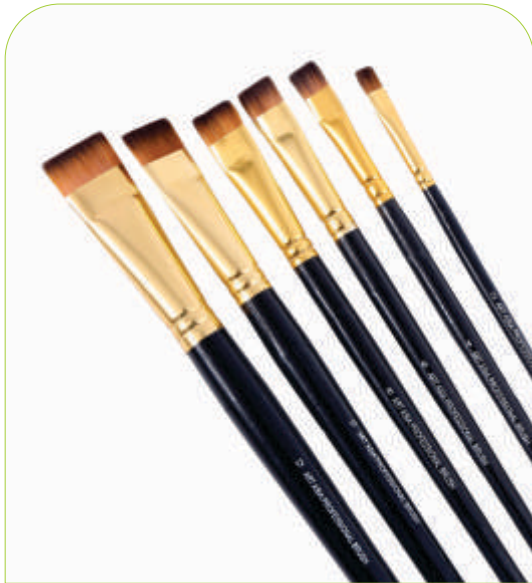

**ABM 008 ROUND
GOLDEN BLACK 7 PCS**

Round Brushes

**ABM 009
ROUND RED 7 PCS**

**ABM 010
ROUND GREEN 7 PCS**

**ABM 011
ROUND BLACK 7 PCS**

Flat Brushes

Flat paint brushes are ideal for making straight edges like squares or rectangles. It's also perfect for creating a smooth horizon line. Load with plenty of paint and pull in one smooth direction across the canvas.

**ABM 012
FLAT 4 PCS**

**ABM 013
FLAT 7 PCS**

**ABM 014
FLAT 12 PCS**

**ABM 015
FLAT HOG HAIR**

Flat Brushes

ABM 016
FLAT WHITE BROWN

ABM 017
FLAT TRIPLE 7 PCS

ABM 018
FLAT BLACK 6 PCS

ABM 019
FLAT SHORT 4 PCS

Flat Brushes

**ABM 020
FLAT SHORT LENGTH 6 PCS**

**ABM 021 FLAT
LONG TRIPLE 6 PCS**

**ABM 022
FLAT BLACK 7 PCS**

Fan Brushes

The fan's traditional use is for blending colours or softening hard edges. It's a very soft brush and leaves very few brush marks in the paint, by gently sweeping over the surface.