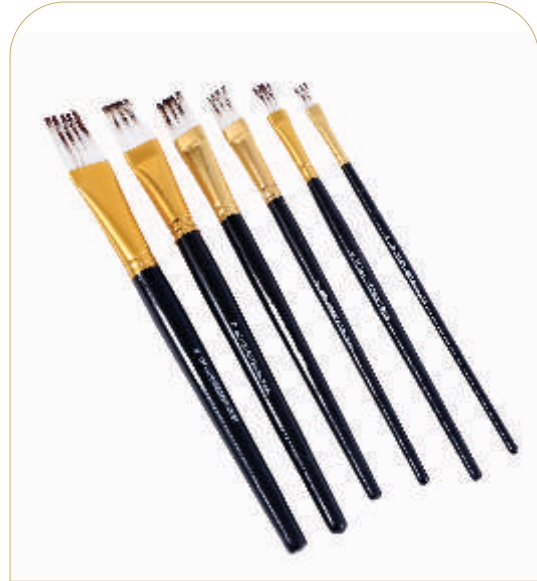

Angular Brushes are used for making clean lines. If you have an edge that's close to another object or if you want a crisp, straight line, you'll want this kind of brush!

**ABM 033 ANGULAR
GOLDEN BLACK 6 PCS**

Dagger Brushes

Painting long grasses, distant tree canopies and ripples in water is made easier by using the Dagger Brush, so named because of its sword like appearance and unique shape, with a fine tip and gradual curved edge.

**ABM 034 DAGGER
WHITE BROWN 6 PCS**

Notch & Comb Brushes

The Notch and Comb hair effect set is specially designed for painting special effects like grass, hair, feathers, fur, tree trunk etc. giving a real effect to your paintings.

**ABM 035
NOTCH 6 PCS**

**ABM 036
COMB 6 PCS**

**ABM 037
NOTCH & COMB 7 PCS**

Cat's Tongue Brushes

The Cat's Tongue brush is a more specific type of brush used for painting large washes of paint while also creating more rounded edges. Best for landscape painters, or when painting a sky or sea!