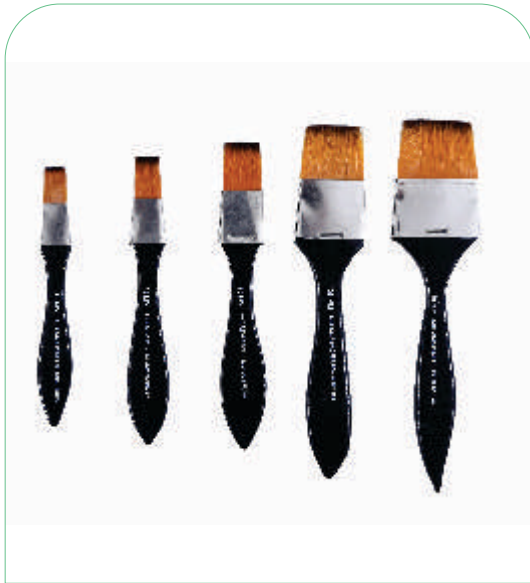

ABM 042
MOP PREMIUM MIX

Liner & Mini Liner Brushes

Enhance your painting with detail lines, outlining or fancy borders. Liner brushes with their long length hair and fine points are the ideal tool.

**ABM 043
LINER BLACK 6 PCS**

**ABM 044
LINER BLUE 5 PCS**

**ABM 045
MINI LINER 6 PCS**

Liner & Mini Liner Brushes

**ABM 046 LINER
GOLDEN BLACK 7 PCS**

**ABM 047
MINI LINER BLUE 5 PCS**

**ABM 048
RIGGER 5 PCS**

Wash Brushes

A wash brush is useful for laying in large areas of water or color, for wetting the surface, and for absorbing excess media.