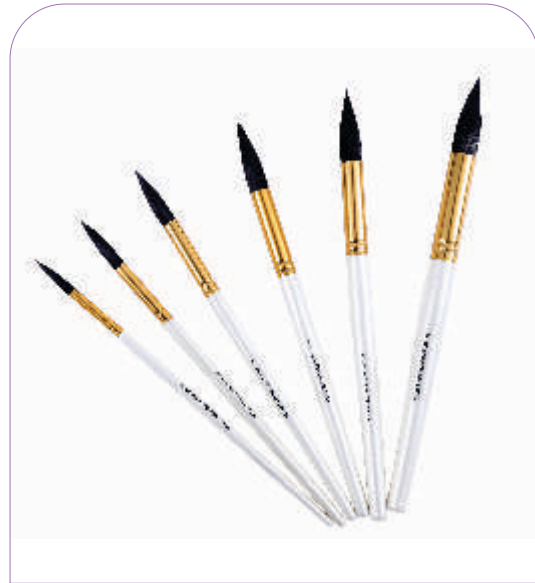

**ABM 035
NOTCH 6 PCS**

**ABM 036
COMB 6 PCS**

**ABM 037
NOTCH & COMB 7 PCS**

Cat's Tongue Brushes

The Cat's Tongue brush is a more specific type of brush used for painting large washes of paint while also creating more rounded edges. Best for landscape painters, or when painting a sky or sea!

ABM 038
CAT'S TONGUE 6 PCS

Sword Brushes

The sword liner was originally designed as a brush for the sign writing trade. The elongated bristles made it an ideal tool for creating long flowing lines that varied from thin to thick.

ABM 039
SWORD BRUSHES 4 PCS

Mop Brushes

A mop brush is similar in that it's great for covering large areas when painting, especially when using watercolors.

ABM 040
MOP BLACK 10 PCS

ABM 041
MOP PEARL 6 PCS

ABM 042
MOP PREMIUM MIX

Liner & Mini Liner Brushes

Enhance your painting with detail lines, outlining or fancy borders. Liner brushes with their long length hair and fine points are the ideal tool.

**ABM 043
LINER BLACK 6 PCS**