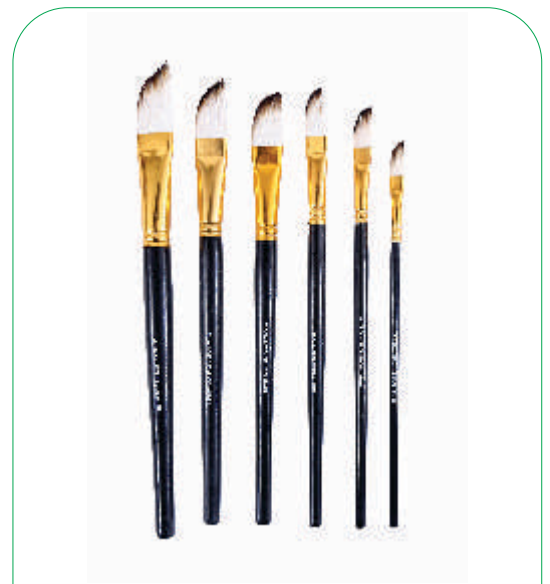

**ABM 034 DAGGER
WHITE BROWN 6 PCS**