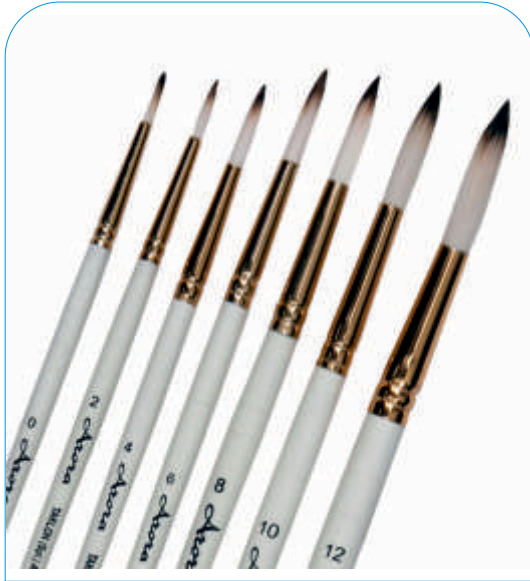

Our Product Range :

Round Brushes

A round brush can be used in a number of ways such as to fill, to draw, to apply washes, to spot on small amounts of colour from the tip or produce a thin line for detail and varying thick to thin marks by drawing the brush away from the surface.

**ABM 001
ROUND 4 PCS**

**ABM 002
ROUND 7 PCS**

**ABM 003
ROUND 13 PCS**

**ABM 004
ROUND HOG HAIR**

Round Brushes

**ABM 005
ROUND WHITE BROWN**

**ABM 006 LONG
HANDLE ROUND 4 PCS**

**ABM 007
ROUND TRIPLE 7 PCS**

**ABM 008 ROUND
GOLDEN BLACK 7 PCS**

Round Brushes

**ABM 009
ROUND RED 7 PCS**

**ABM 010
ROUND GREEN 7 PCS**

**ABM 011
ROUND BLACK 7 PCS**

Flat Brushes

Flat paint brushes are ideal for making straight edges like squares or rectangles. It's also perfect for creating a smooth horizon line. Load with plenty of paint and pull in one smooth direction across the canvas.