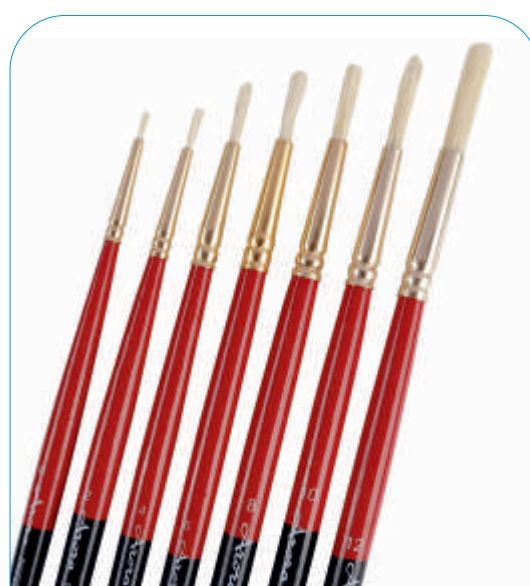

**ABM 004
ROUND HOG HAIR**