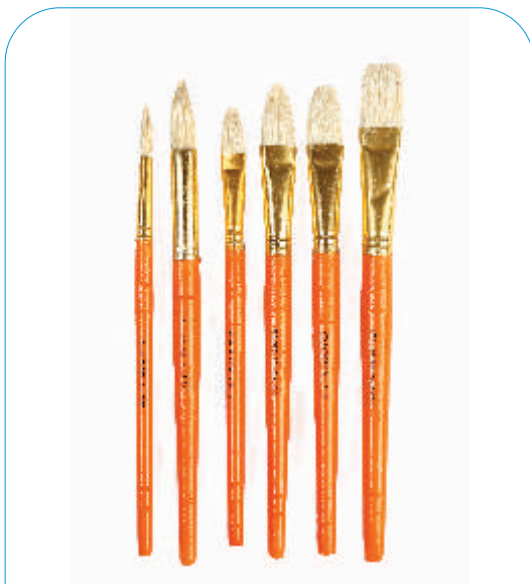

ABM 060
MIX HOG 6 PCS