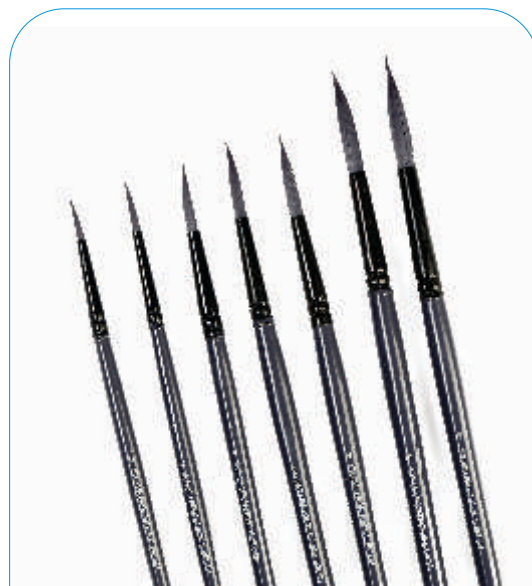

**ABM 008 ROUND
GOLDEN BLACK 7 PCS**

Round Brushes

**ABM 009
ROUND RED 7 PCS**

**ABM 010
ROUND GREEN 7 PCS**

**ABM 011
ROUND BLACK 7 PCS**

Flat Brushes

Flat paint brushes are ideal for making straight edges like squares or rectangles. It's also perfect for creating a smooth horizon line. Load with plenty of paint and pull in one smooth direction across the canvas.