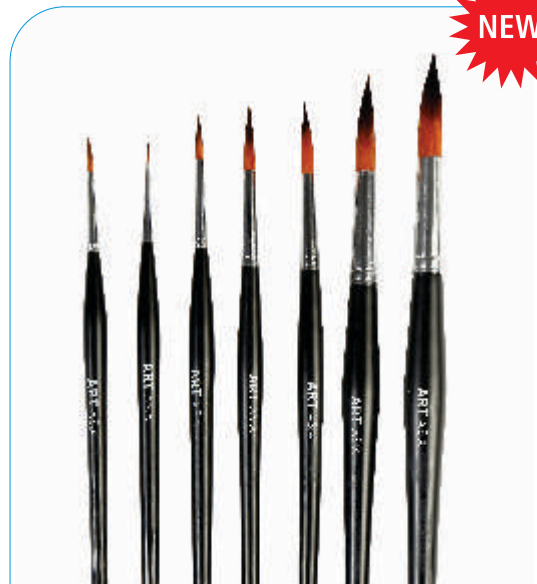

**ABM 008 ROUND
GOLDEN BLACK 7 PCS**

Round Brushes

**ABM 009
ROUND RED 7 PCS**

**ABM 010
ROUND GREEN 7 PCS**

**ABM 011
ROUND BLACK 7 PCS**

Flat Brushes

Flat paint brushes are ideal for making straight edges like squares or rectangles. It's also perfect for creating a smooth horizon line. Load with plenty of paint and pull in one smooth direction across the canvas.