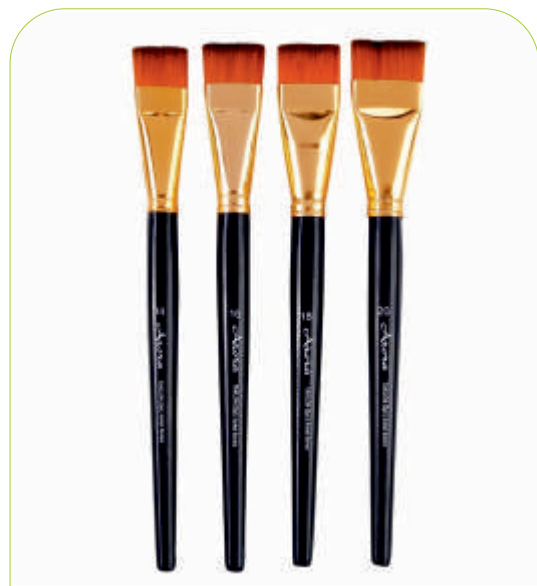

**ABM 008 ROUND
GOLDEN BLACK 7 PCS**

Round Brushes

**ABM 009
ROUND RED 7 PCS**

**ABM 010
ROUND GREEN 7 PCS**

**ABM 011
ROUND BLACK 7 PCS**

Flat Brushes

Flat paint brushes are ideal for making straight edges like squares or rectangles. It's also perfect for creating a smooth horizon line. Load with plenty of paint and pull in one smooth direction across the canvas.

**ABM 012
FLAT 4 PCS**

**ABM 013
FLAT 7 PCS**

**ABM 014
FLAT 12 PCS**

**ABM 015
FLAT HOG HAIR**

Flat Brushes

ABM 016
FLAT WHITE BROWN

ABM 017
FLAT TRIPLE 7 PCS

ABM 018
FLAT BLACK 6 PCS