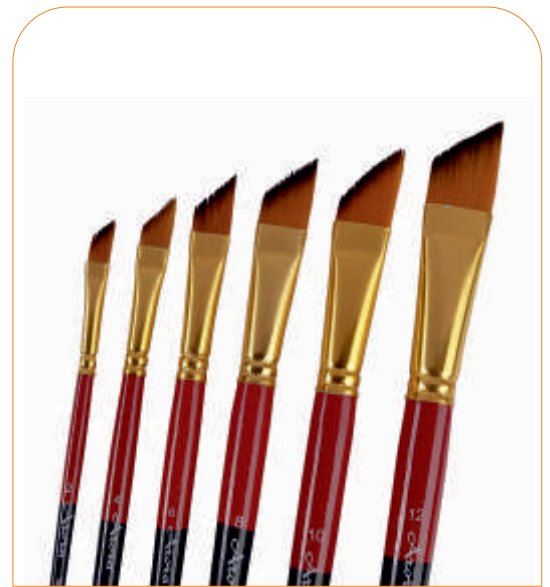

Filbert Brushes

Filberts are particularly effective in blending work, usually of a figurative nature.

**ABM 030 FILBERT
GOLDEN BLACK 6 PCS**

**ABM 031
FILBERT GREY 6 PCS**

**ABM 032
FILBERT NEON 4 PCS**

Angular Brushes

Angular Brushes are used for making clean lines. If you have an edge that's close to another object or if you want a crisp, straight line, you'll want this kind of brush!

**ABM 033 ANGULAR
GOLDEN BLACK 6 PCS**